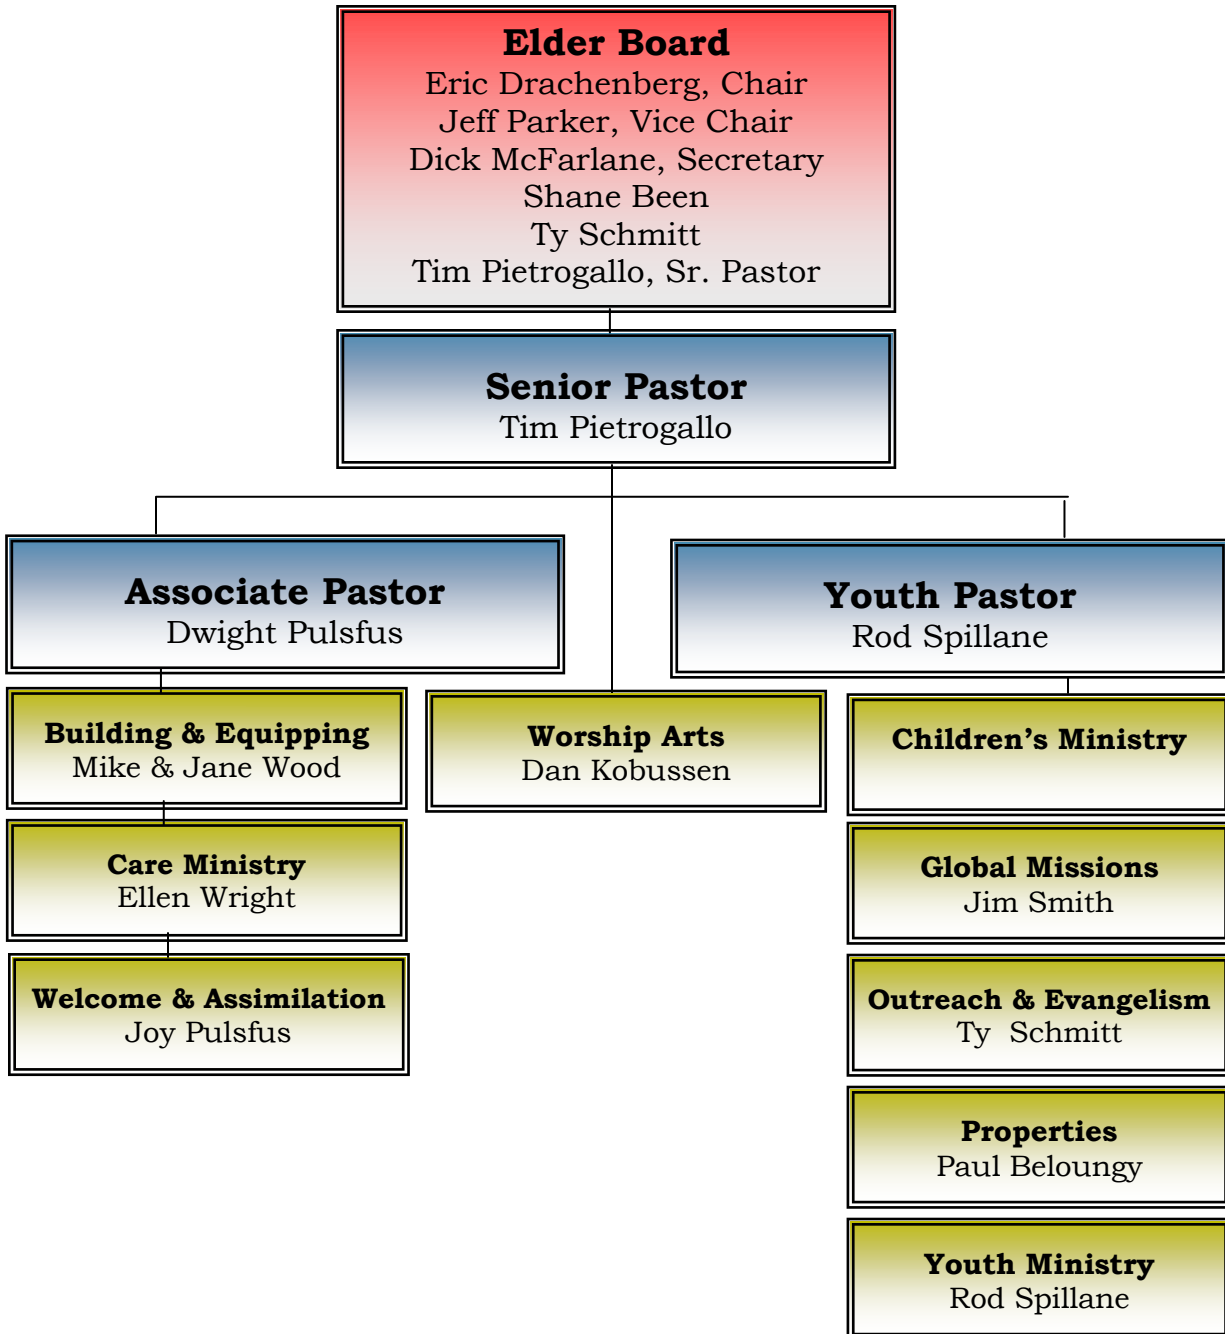

Sauk Prairie Evangelical Free Church

Explanations:

Elder Board
(Elected by the congregation)

Pastoral Staff
(Called by the congregation)

Ministry Team
Leaders (Appointed by the Elders)