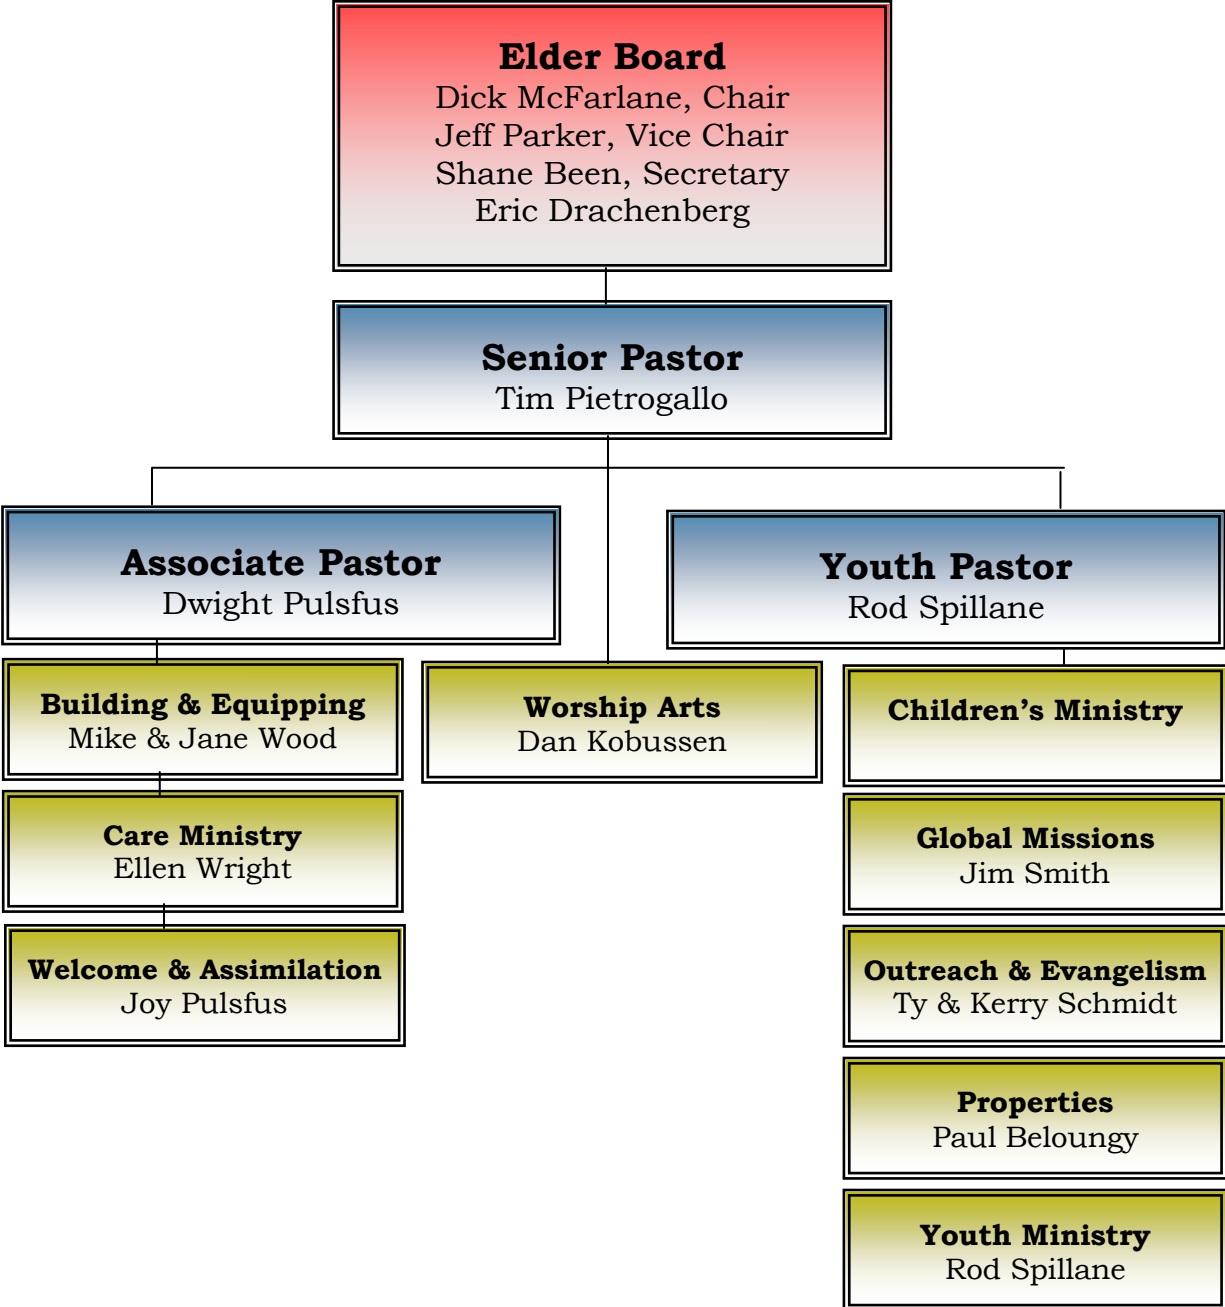

Sauk Prairie Evangelical Free Church

Explanations:

Elected SPEFC Elder Board	SPEFC Pastoral Staff	SPEFC Ministry Teams
------------------------------	-------------------------	-------------------------